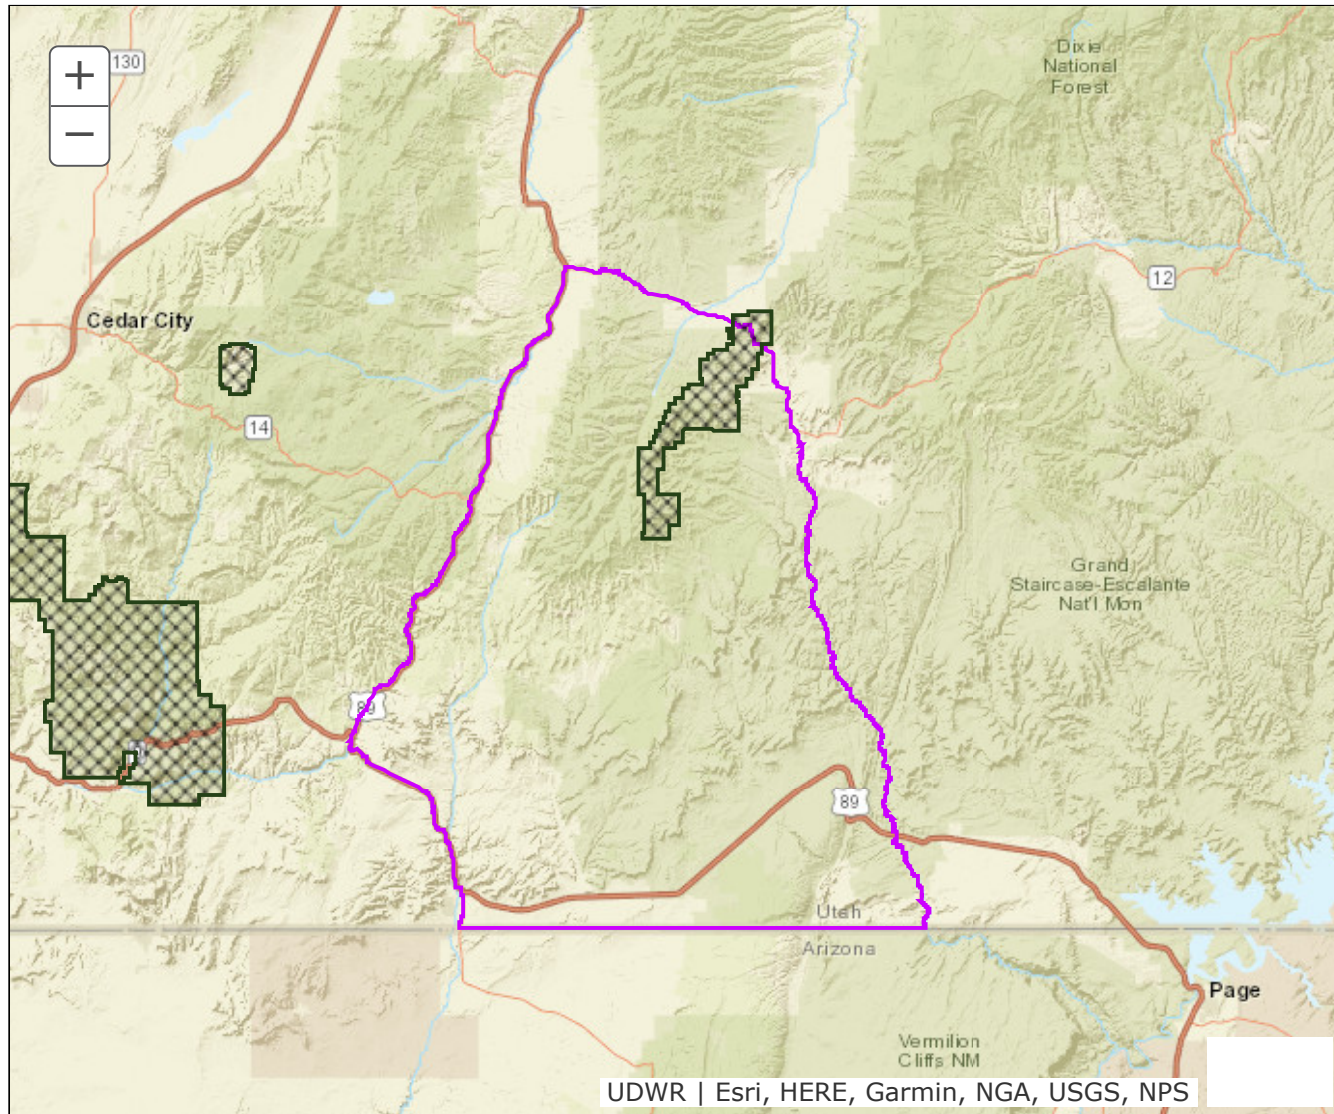

BOUNDARY RECOMMENDATION

UNIT Paunsaugunt

SPECIES Elk

Updated Boundary: Garfield and Kane counties—Boundary begins at US-89A and the Utah-Arizona state line; north on US-89A to US-89; north on US-89 to SR-12; east on SR-12 to the Paria River; south along the Paria River to the Utah-Arizona state line; west along this state line to US-89A. USGS 1:100,000 Maps: Kanab, Panguitch. Boundary questions? Call the Cedar City office, 435-865-6100.